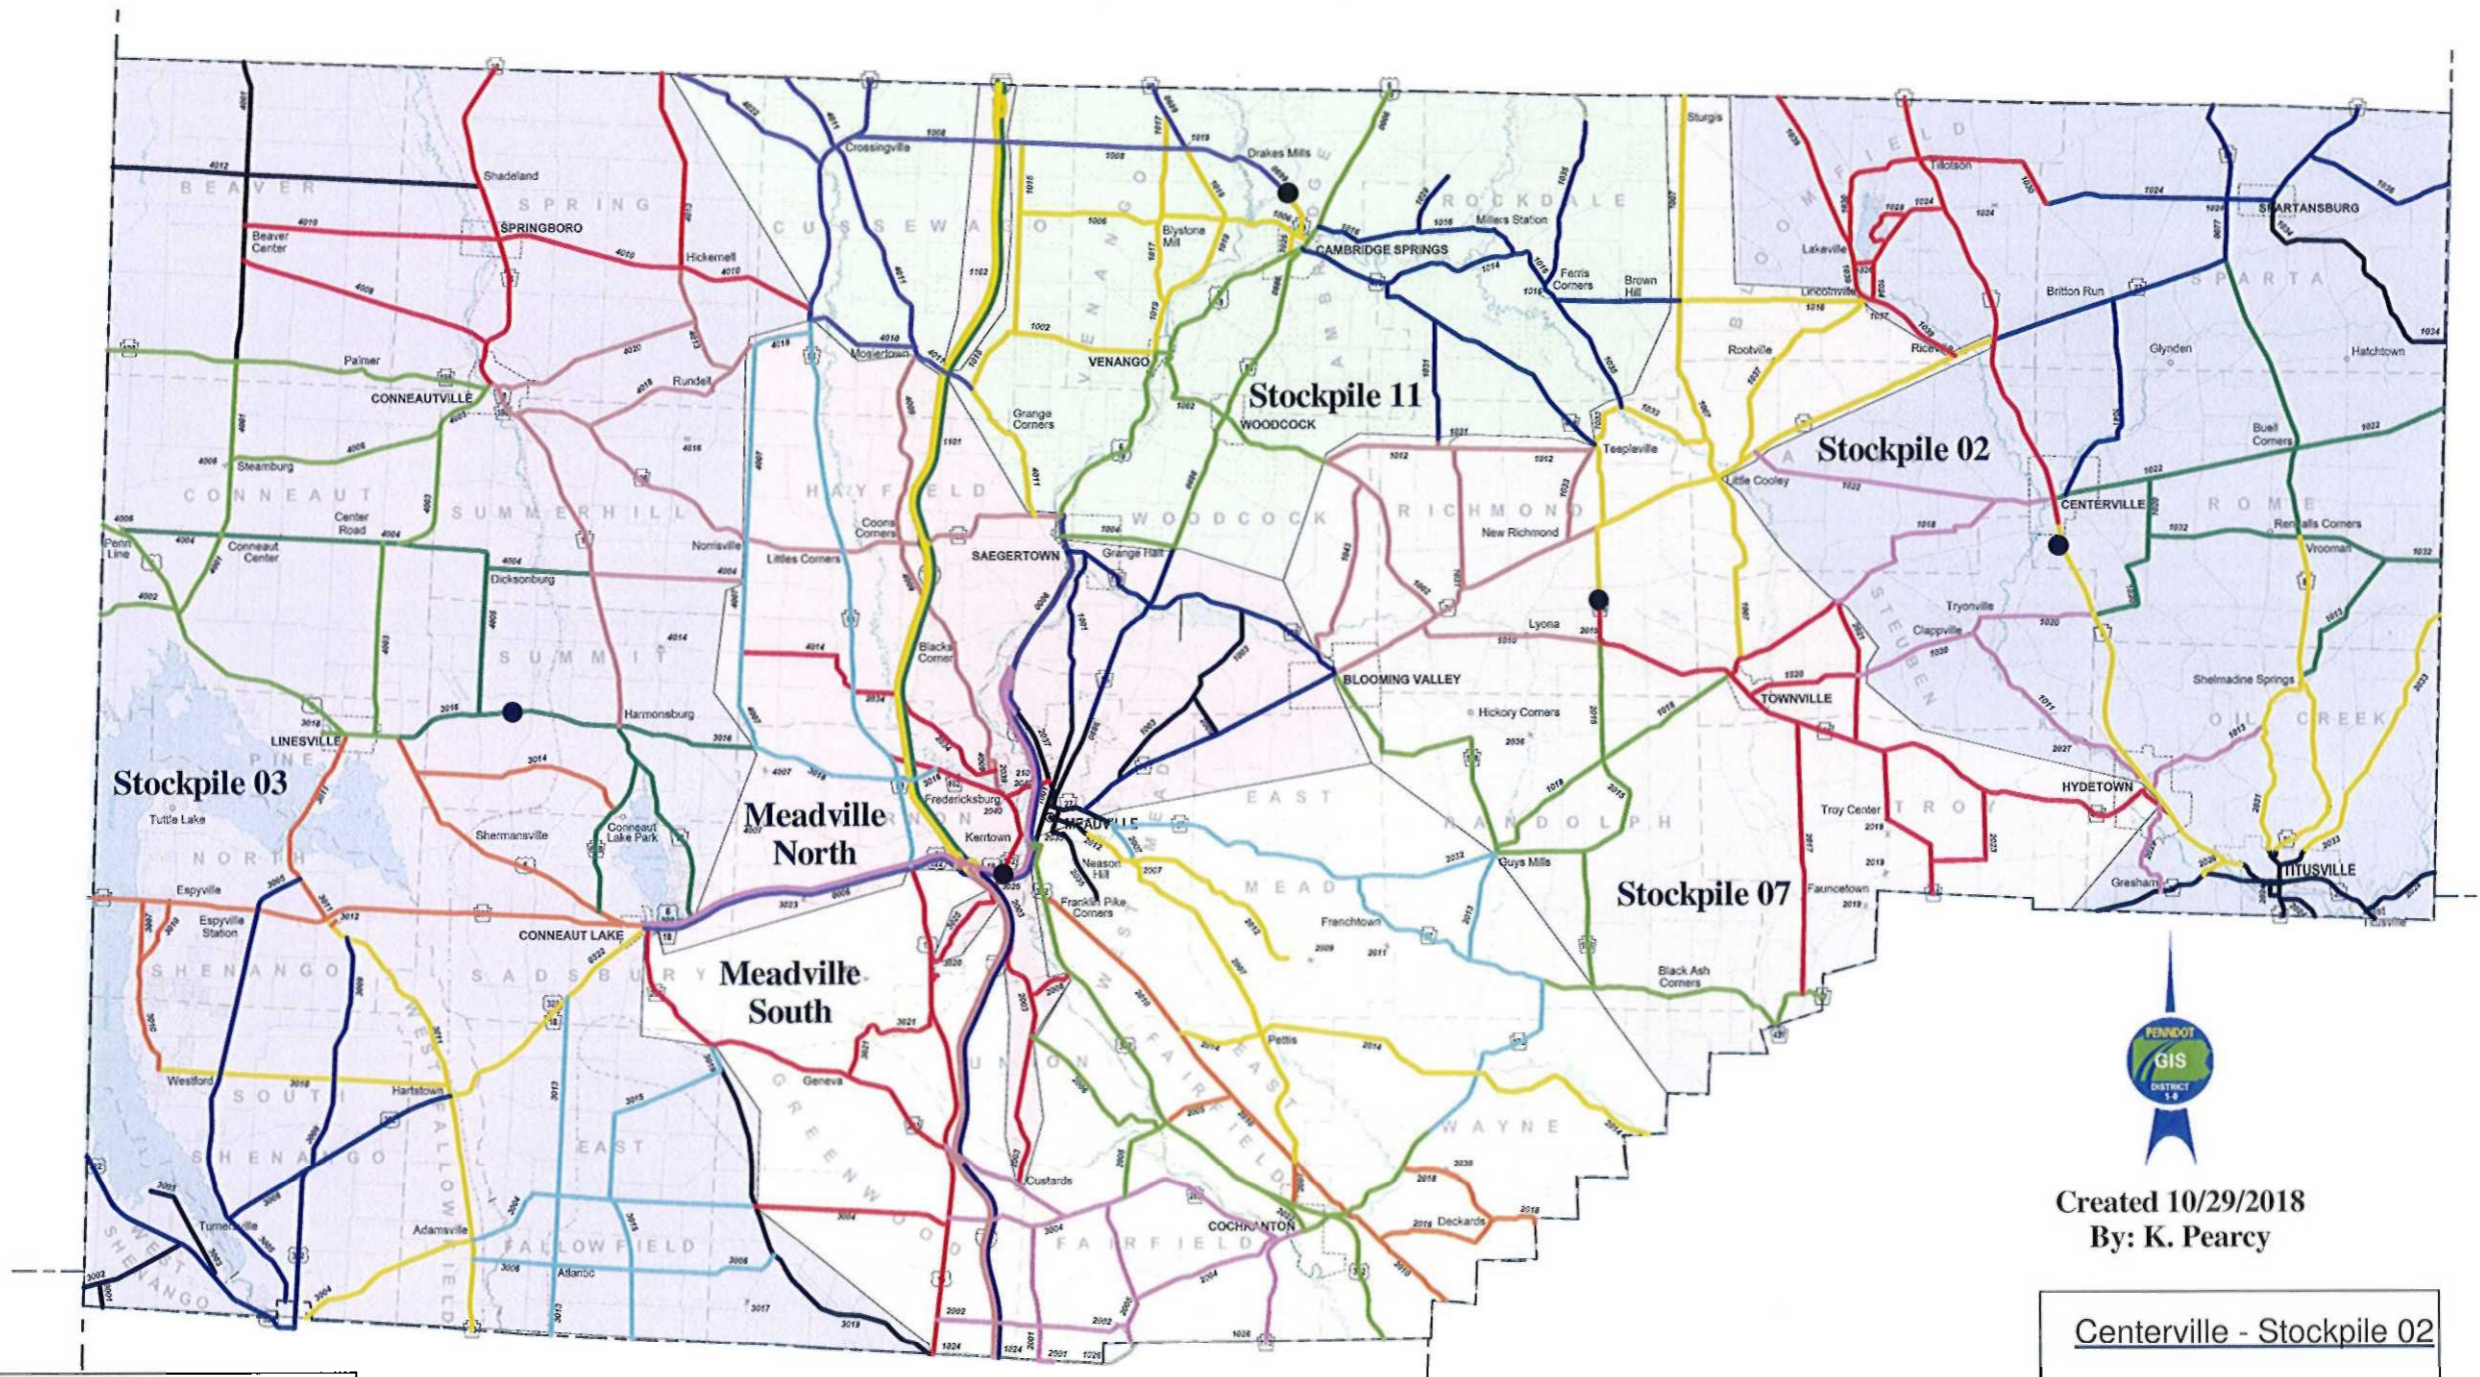

2018-19 Crawford County Snow Map

Created 10/29/2018
By: K. Percy

Crawford Shed - Meadville North

Blue	P0058077
Purple	P2558087
Light Blue	P3535077
Yellow	P4358087
Dark Blue	P5128087
Green	P6558077
Red	P7428077
Pink	P9452069
Black	Other

Crawford Shed - Meadville South

Pink	P0705090
Yellow	P0848077
Green	P0948077
Purple	P1228087
Dark Blue	P4938077
Red	P5528077
Light Blue	P7418077
Orange	P9432069
Black	Other

Linesville - Stockpile 03

Red	P0048072
Pink	P0605090
Green	P1115077
Dark Green	P1982072
Light Blue	P2832072
Dark Blue	P2988077
Orange	P4318077
Yellow	P5138087
Black	Other

Townville - Stockpile 07

Red	P4648087
Green	P5518077
Yellow	P6088077
Pink	P9442069

Cambridge Springs - Stockpile 11

Dark Blue	P0018077
Green	P2058087
Blue	P8138076
Yellow	P8882069

Centerville - Stockpile 02